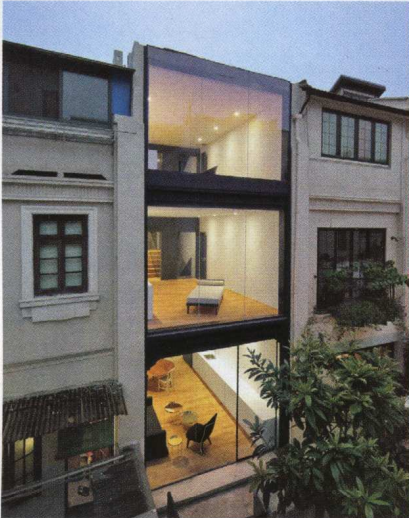

Reddymade Design

site New York.

standout Color from Missoni soft goods complements classics like the Charles and Ray Eames chair and ottoman and the pendant fixture fabricated from vintage lights the client found in Prague.

bestofyear MERIT SMALLAPARTMENT

Neri & Hu Design and Research Office

site Shanghai.

standout In this resurrection of a dilapidated lane house, the classic split-level formation remains intact with the addition of glass-box insertions.

Shamir Shah Design

site New York.

standout A David Weeks chandelier, an Arne Jacobsen chair, and contemporary artwork appoint this duplex's double-height living area, while the stairwell with oak-latticed wall leads to the master suite.